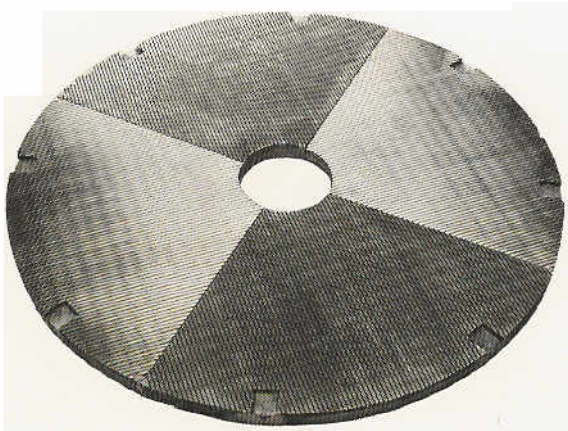

Screen Components for

- Grain Steep Tanks
- Drum Filters
- Wood Pulp Digester
- Hopper Car Drainage

www.allenviroinc.com