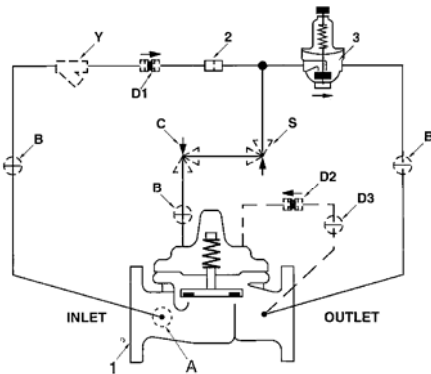

Water Control Valves

Pressure Reducing Valve

1-1/4" to 24"
Capacities to 16,000 GPM
Globe and Angle
Controls Down Stream Pressure

Options:

Stainless Steel Seat
Epoxy Coated Wetted Parts
Buna N diaphragm & Seals

Pressure Sustaining Valve

1-1/4" to 24"
Capacities to 16,000 GPM
Globe and Angle
Controls Up Stream Pressure

Service

Repair Modify
Add functionality Add solenoid control

All Enviro, inc.
3235 Fernbrook Lane
Plymouth , MN 55447