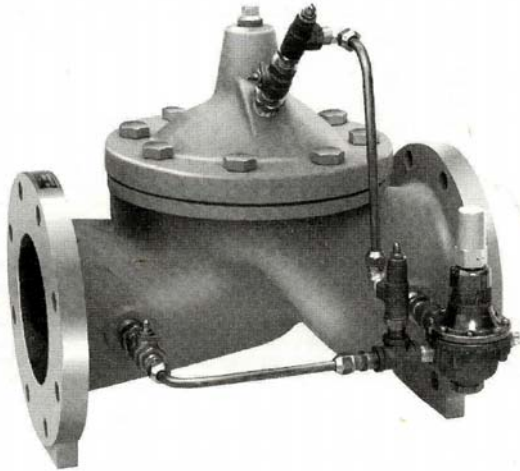

Water Control Valves

Pressure Reducing Valve

1-1/4" to 24"
Capacities to 16,000 GPM
Globe and Angle
Controls Down Stream Pressure

Options:

Stainless Steel Seat
Epoxy Coated Wetted Parts
Buna N diaphragm & Seals

Pressure Sustaining Valve

1-1/4" to 24"
Capacities to 16,000 GPM
Globe and Angle
Controls Up Stream Pressure

Service

Repair Modify
Add functionality Add solenoid control

All Enviro, inc.
3235 Fernbrook Lane
Plymouth , MN 55447