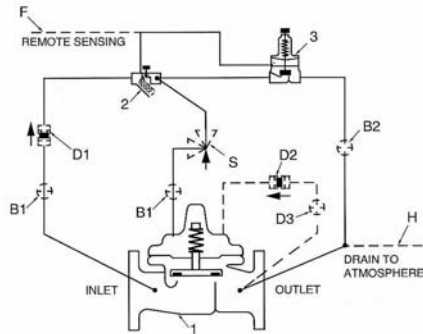

Water Control Valves

Pressure Reducing Valve

1-1/4" to 24"
Capacities to 16,000 GPM
Globe and Angle
Controls Down Stream Pressure

Options:

Stainless Steel Seat
Epoxy Coated Wetted Parts
Buna N diaphragm & Seals

Pressure Sustaining Valve

1-1/4" to 24"
Capacities to 16,000 GPM
Globe and Angle
Controls Up Stream Pressure

Service

Repair Modify
Add functionality Add solenoid control

All Enviro, inc.
3235 Fernbrook Lane
Plymouth , MN 55447