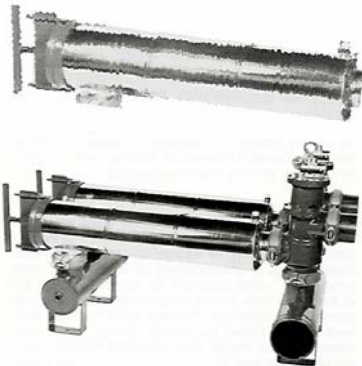

# Strainers and Filters

## Simplex Strainer

Baskets to 75 microns  
Stainless steel basket  
Threaded, Flanged or Welded connections  
Quick opening cover or bolted design  
Pressure rated 125, 200 or 300 psi

## Duplex Strainer

Baskets to 75 microns  
Stainless steel basket  
Threaded, Flanged or Welded connections  
Quick opening cover or bolted design  
Pressure rated 125, 200 or 300 psi

## Tubular Screen Filter

Stainless steel screens to 75 microns  
Grooved end connections are standard  
Pressure rated 125 psi  
Multi Unit configurations  
Manual clean  
Reverse flow back wash  
Flushing Port for continuous cleaning  
Flushing allows up to 1,000 ppm particulate load